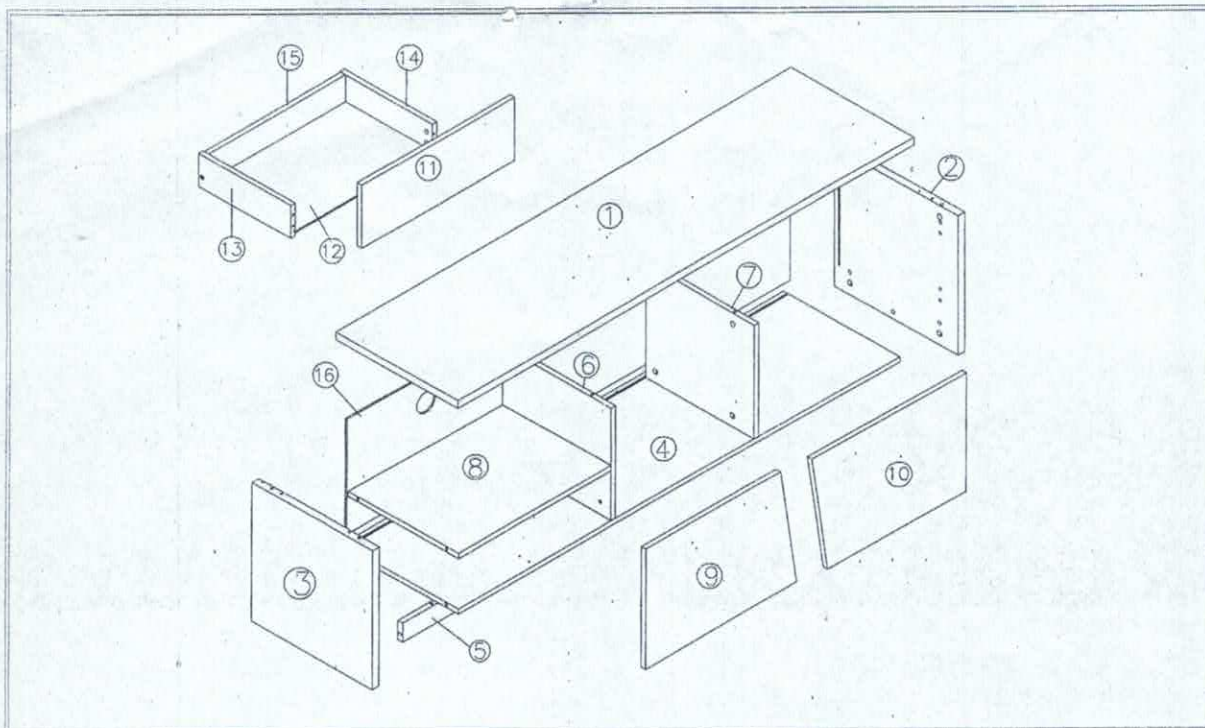

PRODUCT NAME

GAIA 150 TV Unit

EN

1. Identify the parts which make up your piece of furniture.
 2. Gather the hardware parts and count them.
 3. Have the necessary assembly tools ready.
 4. Organize a space for assembly, wall carpeting or a blanket will protect the furniture against scratches.
 5. Never force the assembling while you put the parts together. You are recommended to tighten the screws after the furniture has been used for some time.
 6. After assembling this product, it is advisable to regularly ventilate the room for a few days.
- KEEP THE ASSEMBLY INSTRUCTION. THE RELEVANT INFORMATION YOU CAN FIND ON IT WILL HELP YOU GET IN TOUCH WITH YOUR STORE IF A PART WAS TO BE MISSING.

No.	Size	Qty	Ctn no.
1	1500*398*22	1	1-1
2	397*398*22	1	1-1
3	397*398*22	1	1-1
4	1452*378*15	1	1-1
5	1452*55*15	1	1-1
6	360*328*15	1	1-1
7	360*328*15	1	1-1
8	360*504*15	1	1-1
9	500*345*15	1	1-1

No.	Size	Qty	Ctn no.
10	500*345*15	1	1-1
11	500*180*15	1	1-1
12	456*290*5	1	1-1
13	300*94*15	1	1-1
14	300*94*15	1	1-1
15	448*94*15	1	1-1
16	1460*336*5	1	1-1

OUTILLAGE:
TOOLS:

A SOFT CLOTH IS SUITABLE FOR PRODUCT CARE.

109x1	101x4	103x8	116x2	117x4	120x1	121x2
						
	Φ6X30mm	Φ7*32.5mm	Φ12X70mm	Φ3X12mm	45X70X19	Φ4X14mm

1

109x1	103x8	102x4	116x1	117x2
				
	Φ7*32.5mm	Φ15*12mm	Φ12X70mm	Φ3X12mm