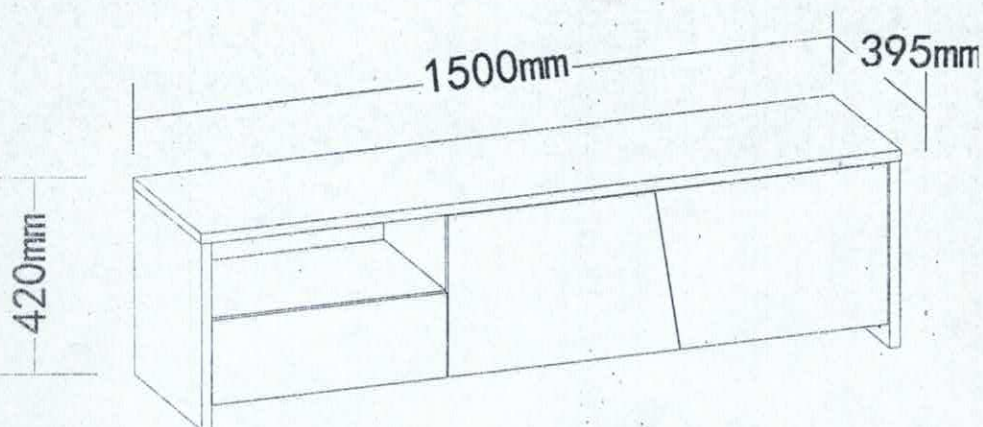

PRODUCT NAME

GAIA 150 TV Unit

EN

1. Identify the parts which make up your piece of furniture.
 2. Gather the hardware parts and count them.
 3. Have the necessary assembly tools ready.
 4. Organize a space for assembly, wall carpeting or a blanket will protect the furniture against scratches.
 5. Never force the assembling while you put the parts together. You are recommended to tighten the screws after the furniture has been used for some time.
 6. After assembling this product, it is advisable to regularly ventilate the room for a few days.
- KEEP THE ASSEMBLY INSTRUCTION. THE RELEVANT INFORMATION YOU CAN FIND ON IT WILL HELP YOU GET IN TOUCH WITH YOUR STORE IF A PART WAS TO BE MISSING.

No.	Size	Qty	Ctn no.
1	1500*398*22	1	1-1
2	397*398*22	1	1-1
3	397*398*22	1	1-1
4	1452*378*15	1	1-1
5	1452*55*15	1	1-1
6	360*328*15	1	1-1
7	360*328*15	1	1-1
8	360*504*15	1	1-1
9	500*345*15	1	1-1

No.	Size	Qty	Ctn no.
10	500*345*15	1	1-1
11	500*180*15	1	1-1
12	456*290*5	1	1-1
13	300*94*15	1	1-1
14	300*94*15	1	1-1
15	448*94*15	1	1-1
16	1460*336*5	1	1-1

2

109x1	103x8	110x1	108x2
			
	φ7*32.5mm	L=300mm	φ4X12mm

3

109x1	103x2	111x1	108x2
			
	φ7*32.5mm	L=300mm	φ4X12mm

4

5

109 x1	102 x14
	 φ15*12mm

6

109 x1	102 x8
	 φ15*12mm

7

109x1	101x2	105x4	106x2	107x2	122x1	117x1
						
	φ6X30mm	φ6*19.5mm	φ10	φ5X50mm	φ10X1mm	φ3X12mm

8

109x1	104x4	112x1	113x1	108x4
				
	φ12*10mm	L=300mm	L=300mm	φ4X12mm

109x1	114x6	115x6
		
		φ3*20mm